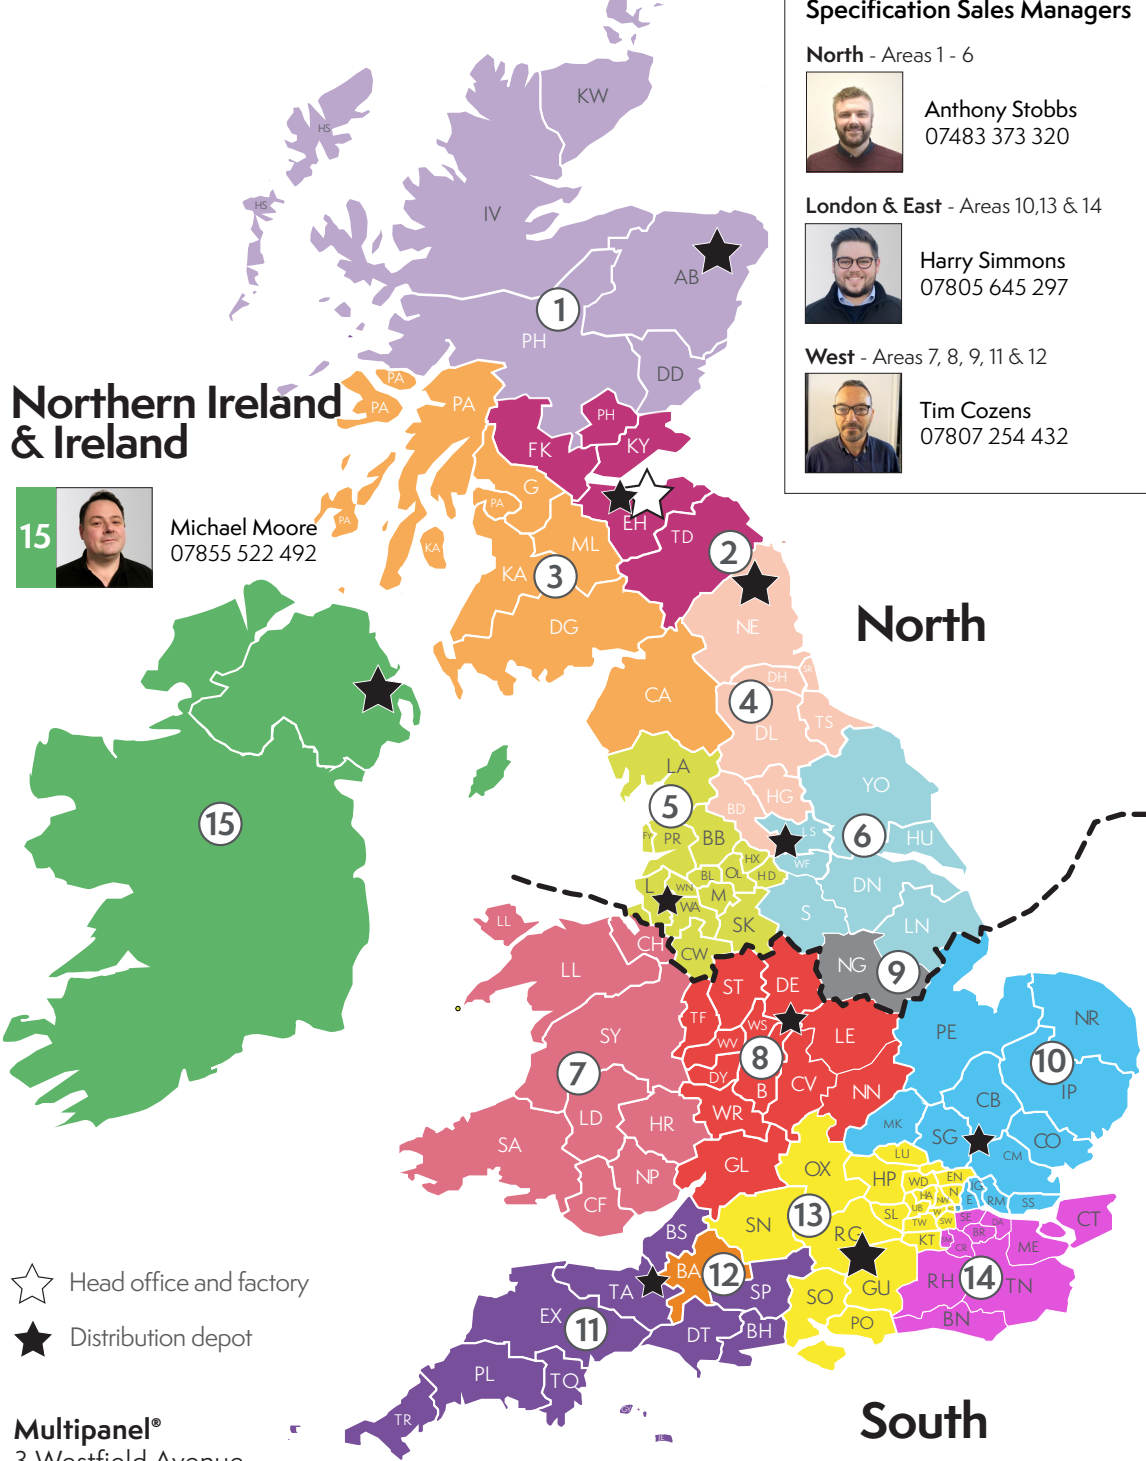

MULTIPANEL®

The UK's leading bathroom wall panels

Your Sales Team

Northern Ireland & Ireland

15 Michael Moore
07855 522 492

Specification Team

Specification Sales Director

Jamie Sandilands
07484 082 494

Specification Sales Managers

North - Areas 1 - 6

Anthony Stobbs
07483 373 320

London & East - Areas 10,13 & 14

Harry Simmons
07805 645 297

West - Areas 7, 8, 9, 11 & 12

Tim Cozens
07807 254 432

North

Regional Sales Director

Michelle McNairn
07800 667 852

Regional Key Account Manager

9 Lewis Poole
07973 693 098

Business Development Managers

1 Alan Gray
07736 891 801

2 Helen Read
07809 779 983

3 Janine Redford
07812 980 976

4 Kim Gillespie
07973 840 724

5 Andy McLeod
07970 232 574

6 Adam Lewis
07970 232 575

South

Regional Sales Director

Laura Scott
07966 540 864

Regional Key Account Manager

12 Melissa Curley
07484 922 726

Business Development Managers

7 Gareth Humphries
07970 232 577

8 Fin Birrane
07808 328 495

10 Andy Jones
07805 645 297

11 Alex Findley
07581 040 660

13 Mathew Beaven
07970 232 576

14 William Prime
07973 694 980

Multipanel®
3 Westfield Avenue
Edinburgh
EH11 2QH

t: 0131 290 2862
f: 0131 337 9241
e: info@multipanel.co.uk
w: multipanel.co.uk